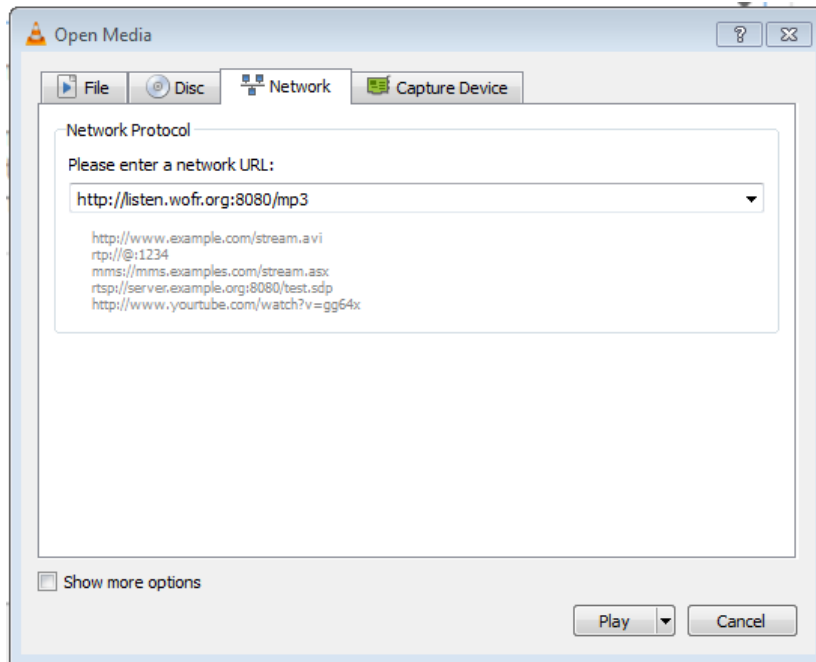

Once installed, you may “double-click” on the **VLC Player** icon (which looks like an orange and white “traffic cone”) and **VLC player** will start up. You will see a player that looks like this:

Click on the “**Media**” option, which is the first option on the control bar. You will then see this screen:

Select the “**Open Network Stream**” option from the “drop down” list as shown above.

Then, you will see this screen:

In the field marked “Please enter a network URL:” type in the following address ...

<http://radio.wofr.org>
or
<http://listen.wofr.org:8000/air>