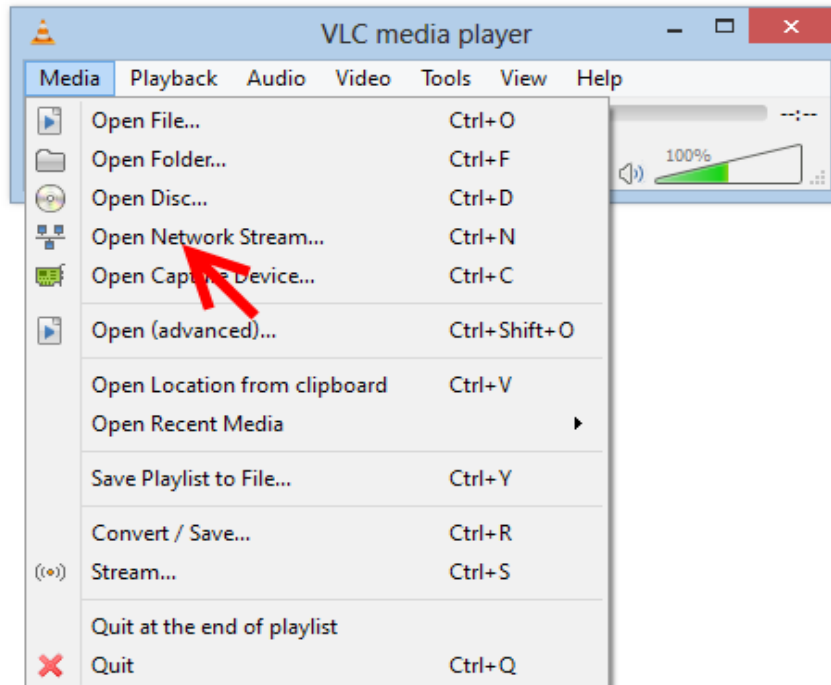

Setting Up to Receive Both Our Feeds

Our Main Feed is at: <http://listen.wofr.org:8000/air>
and our Secondary Feed is at: <http://listen.wofr.org:8080/live>

You can use our players built into the <http://www.wofr.org> web site, or you may set up VLC. You may download the **FREE VLC Player** at:

Once installed, you may “double-click” on the **VLC Player** icon (which looks like an orange and white “traffic cone”) and **VLC player** will start up. You will see a player that looks like this:

Click on the “**Media**” option, which is the first option on the control bar. You will then see this screen: