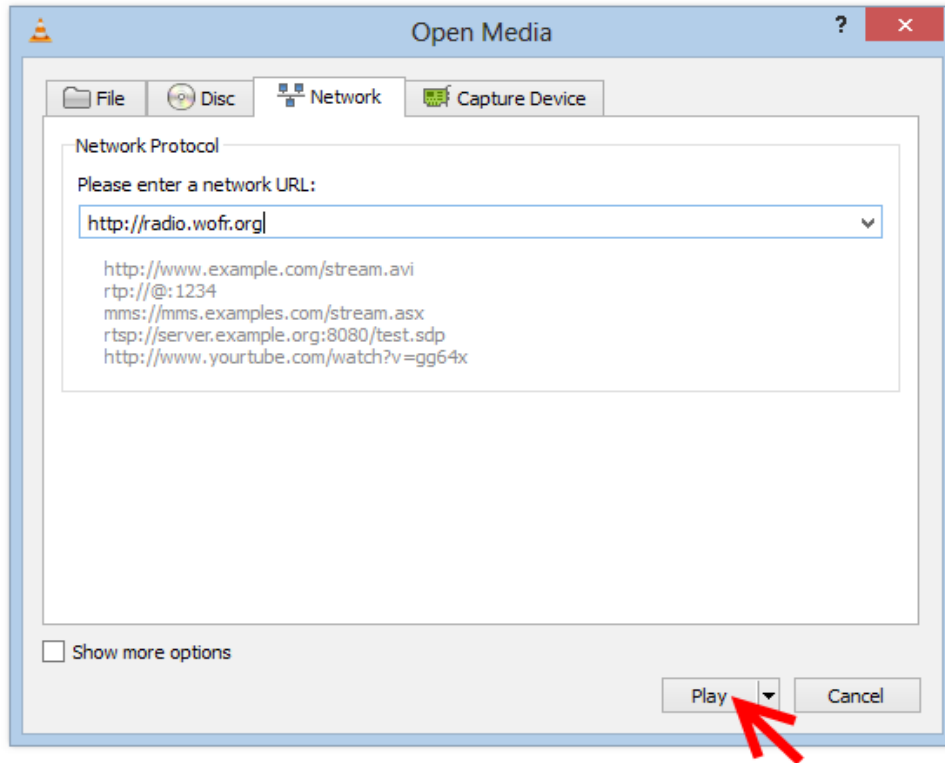

Once installed, you may “double-click” on the **VLC Player** icon (which looks like an orange and white “traffic cone”) and **VLC player** will start up. You will see a player that looks like this:

Click on the “**Media**” option, which is the first option on the control bar. You will then see this screen:

Select the “**Open Network Stream**” option from the “drop down” list as shown above.

Then, you will see this screen:

In the field marked “**Please enter a network URL:**” type in the following address (this particular address will even work through firewalls at businesses):