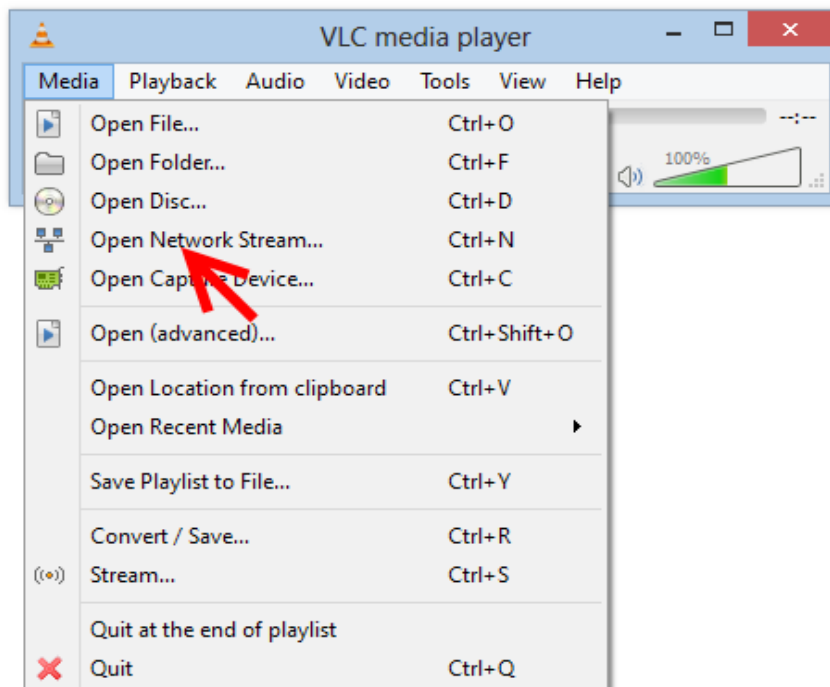

Setting Up to Receive Both Our Feeds

Our Main Feed is at: <http://listen.wofr.org:8000/air>
and our Secondary Feed is at: <http://listen.wofr.org:8080/live>

You can use our players built into the <http://www.wofr.org> web site, or you may set up VLC. You may download the **FREE VLC Player** at:

Once installed, you may “double-click” on the **VLC Player** icon (which looks like an orange and white “traffic cone”) and **VLC player** will start up. You will see a player that looks like this:

Click on the “**Media**” option, which is the first option on the control bar. You will then see this screen: