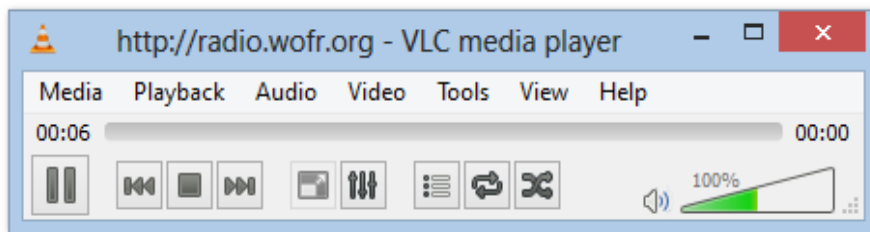

You can now also listen to our Healing Station:

At: <http://healing.wofr.org>
or
<http://listen.wofr.org:8080/live>

Join us for BOTH our Word of Faith Radio Feeds!