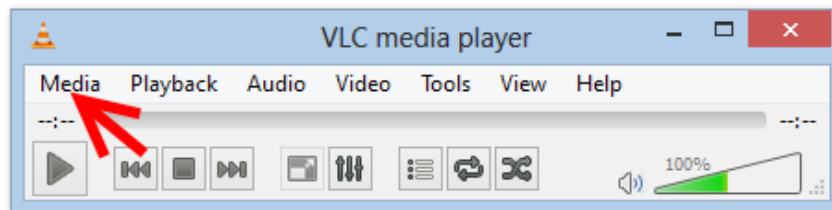

Setting Up to Receive Both Our Feeds

Our Main Feed is at: <http://listen.wofr.org:8000/air>
and our Secondary Feed is at: <http://listen.wofr.org:8080/live>

You can use our players built into the <http://www.wofr.org> web site, or you may set up VLC. You may download the **FREE VLC Player** at:

Once installed, you may “double-click” on the **VLC Player** icon (which looks like an orange and white “traffic cone”) and **VLC player** will start up. You will see a player that looks like this:

Click on the “**Media**” option, which is the first option on the control bar. You will then see this screen: