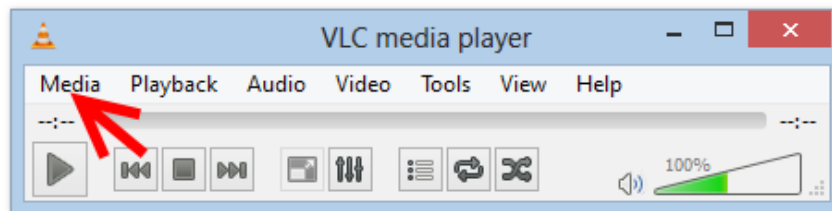

Setting Up to Receive Both Our Feeds

Our Main Feed is at: <http://listen.wofr.org:8000/air>
and our Secondary Feed is at: <http://listen.wofr.org:8080/live>

You can use our players built into the <http://www.wofr.org> web site, or you may set up VLC. You may download the **FREE VLC Player** at:

Once installed, you may “double-click” on the **VLC Player** icon (which looks like an orange and white “traffic cone”) and **VLC player** will start up. You will see a player that looks like this:

Click on the “**Media**” option, which is the first option on the control bar. You will then see this screen: