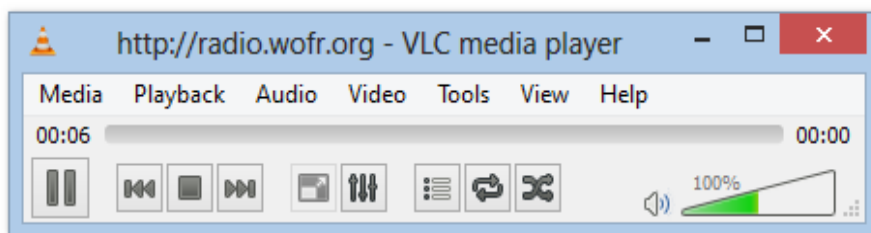

Once installed, you may “double-click” on the **VLC Player** icon (which looks like an orange and white “traffic cone”) and **VLC player** will start up. You will see a player that looks like this:

Click on the “**Media**” option, which is the first option on the control bar. You will then see this screen:

Select the “**Open Network Stream**” option from the “drop down” list as shown above.

Then, you will see this screen:

In the field marked “Please enter a network URL:” type in the following address ...

<http://radio.wofr.org>
or
<http://listen.wofr.org:8000/air>

Then click on the “**Play**” button at the bottom of the above screen. You should then hear our **WOFR.org Radio** programming start playing on your computer, and you will see this screen:

You can now also listen to our Healing Station: