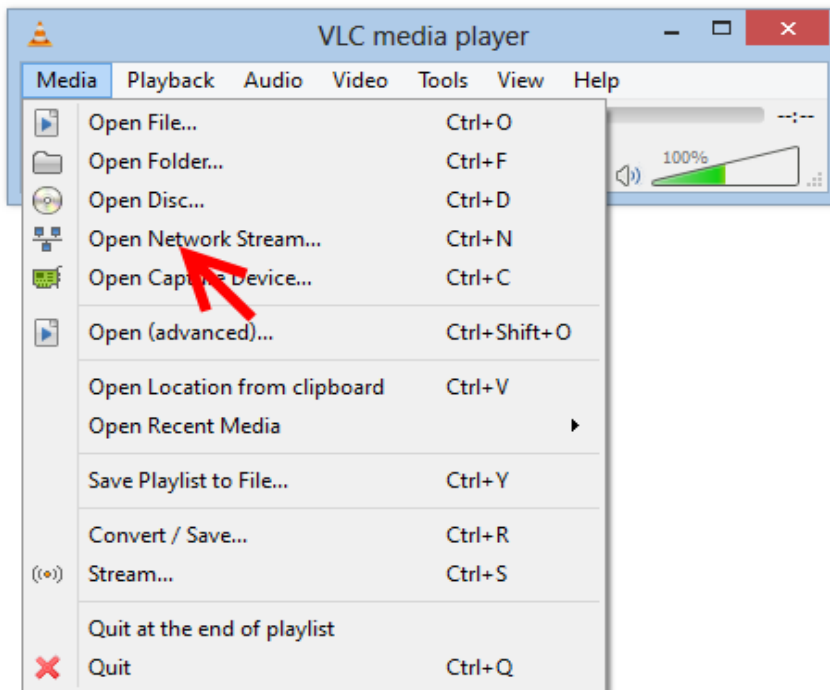

# Setting Up to Receive All Our Feeds

You can use our HTML5 Web Players built into the <http://www.wofr.org> web site, or you may set up VLC. You may download the **FREE VLC Player** at:

<http://www.videolan.org/vlc/index.html>

Once you download the installation file from the above address, just “double-click” on the file, and it will step you through a simple installation process. Just accept the defaults.

Once installed, you may “double-click” on the **VLC Player** icon (which looks like an orange and white “traffic cone”) and **VLC player** will start up. You will see a player that looks like this:

Click on the “**Media**” option, which is the first option on the control bar. You will then see this screen:

Select the “**Open Network Stream**” option from the “drop down” list as shown above.

Then, you will see this screen: