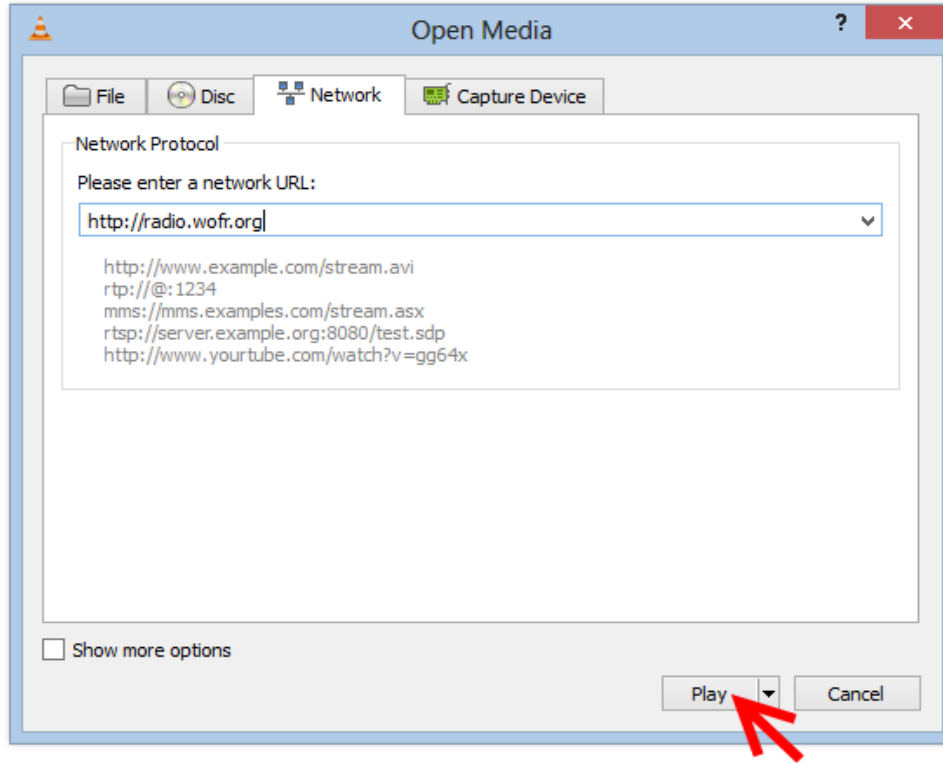

Once you download the installation file from the above address, just “double-click” on the file, and it will step you through a simple installation process. Just accept the defaults.

Once installed, you may “double-click” on the **VLC Player** icon (which looks like an orange and white “traffic cone”) and **VLC player** will start up. You will see a player that looks like this:

Click on the “**Media**” option, which is the first option on the control bar. You will then see this screen:

Select the “**Open Network Stream**” option from the “drop down” list as shown above.

Then, you will see this screen: