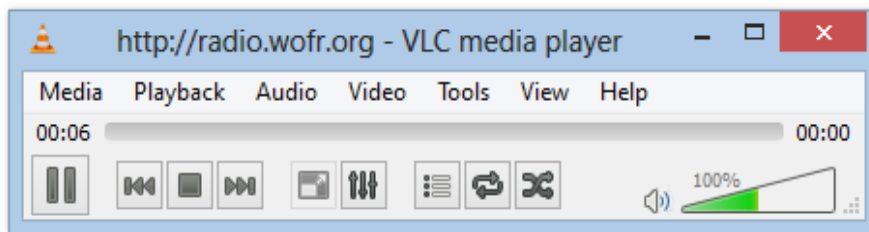

You may listen to our Healing Station Feed at:

At: <http://healing.wofr.org>
or
<http://listen.wofr.org:8080/live>