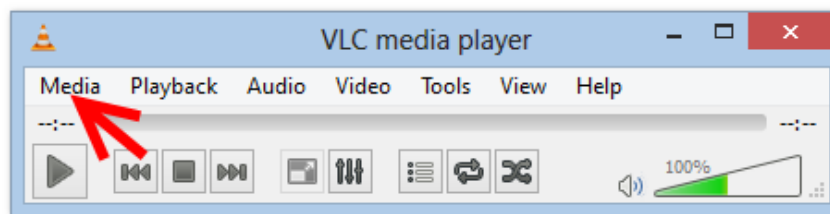

Once you download the installation file from the above address, just “double-click” on the file, and it will step you through a simple installation process. Just accept the defaults.

Once installed, you may “double-click” on the **VLC Player** icon (which looks like an orange and white “traffic cone”) and **VLC player** will start up. You will see a player that looks like this:

Click on the “**Media**” option, which is the first option on the control bar. You will then see this screen:

Select the “**Open Network Stream**” option from the “drop down” list as shown above.

Then, you will see this screen: